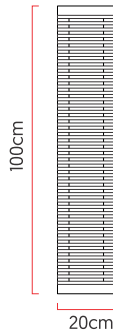

Finishing options

	01 Wood Imbuia		02 Wood Freijo
	03 Wood Walnut		04 Wood Teak
	05 Wood Pine		06 Wood Ebano
	07 Wood Ebano Macassar		08 Wood Platinum
	09 Wood Rovere		10 Wood Linear Walnut
	11 Wood Cinamomo		12 Wood Ironwood