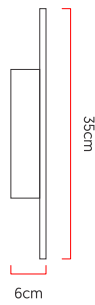

Reference: AR70
 Line: Cylindrical
 Category: Wall
 Description: Wall Cylindrical REF AR70
 Dimensions:
 • Length: 2.36in [6cm]
 • Diameter: 13.78in [35cm]

Weight: 1.400g
 Material: Natural wood veneer, MDF, Acrylic

Integrated LED strip 1x driver housed in the luminaire
 Color Temperature: 3000K
 CRI: 90
 Luminous flux: 432 lm
 Delivered lumens: 218 lm
 Total power: 19w
 Input Voltage: 110V - 220V
 Input Frequency: 60 Hz
 Insulation: Class II