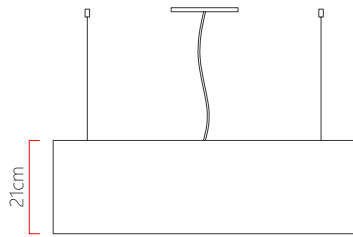

Finishing options

	01 Wood Imbuia		02 Wood Freijo
	03 Wood Walnut		04 Wood Teak
	05 Wood Pine		06 Wood Ebano
	07 Wood Ebano Macassar		08 Wood Platinum
	09 Wood Rovere		10 Wood Linear Walnut
	11 Wood Cinamomo		12 Wood Ironwood