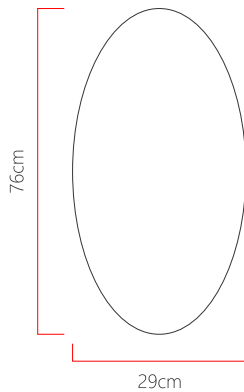

Finishing options

	01 Wood Imbuia		02 Wood Freijo
	03 Wood Walnut		04 Wood Teak
	05 Wood Pine		06 Wood Ebano
	07 Wood Ebano Macassar		08 Wood Platinum
	09 Wood Rovere		10 Wood Linear Walnut
	11 Wood Cinamomo		12 Wood Ironwood