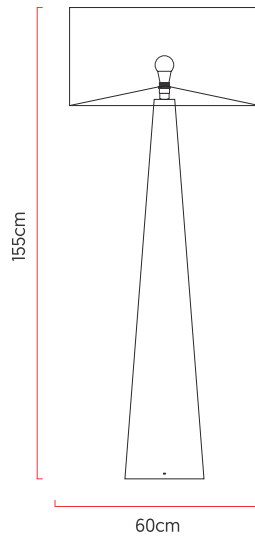

Finishing options

	01 Wood Imbuia		02 Wood Freijo
	03 Wood Walnut		04 Wood Teak
	05 Wood Pine		06 Wood Ebano
	07 Wood Ebano Macassar		08 Wood Platinum
	09 Wood Rovere		10 Wood Linear Walnut
	11 Wood Cinamomo		12 Wood Ironwood