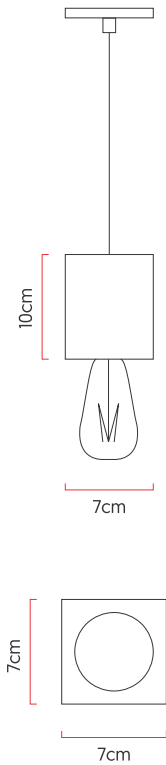

Finishing options

	01 Wood Imbuia		02 Wood Freijo
	03 Wood Walnut		04 Wood Teak
	05 Wood Pine		06 Wood Ebano
	07 Wood Ebano Macassar		08 Wood Platinum
	09 Wood Rovere		10 Wood Linear Walnut
	11 Wood Cinamomo		12 Wood Ironwood