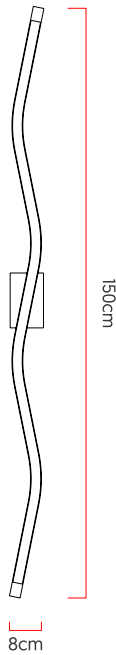

Reference: L115
 Line: Slim
 Category: Pendant
 Description: Pendant Slim REF L115
 Dimensions:
 • Height: 2.76in [7cm]
 • Width: 59.06in [150cm]
 • Length: 3.15in [8cm]

Weight: 2.300g
 Material: Natural wood veneer, MDF, Steel cables, Silicone

Integrated LED strip 1x driver housed in the canopy or ceiling
 Color Temperature: 3000K
 CRI: 90
 Luminous flux: 1716 lm
 Delivered lumens: 808 lm
 Total power: 25w
 Input Voltage: 110V - 220V
 Input Frequency: 60 Hz
 Insulation: Class II

Standard support cables 79inch [other measures contact us]

Finishing options

	01 Wood Imbuia		02 Wood Freijo
	03 Wood Walnut		04 Wood Teak
	05 Wood Pine		06 Wood Ebano
	07 Wood Ebano Macassar		08 Wood Platinum
	09 Wood Rovere		10 Wood Linear Walnut
	11 Wood Cinamomo		12 Wood Ironwood