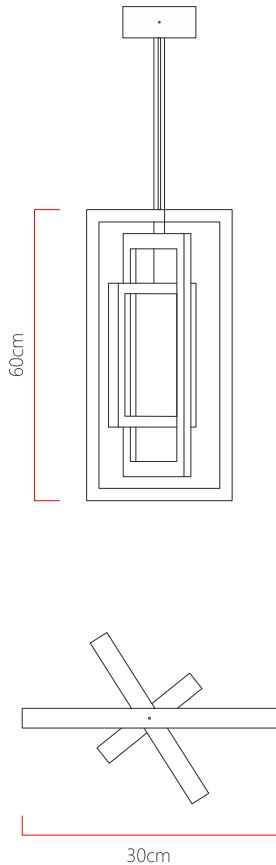

Reference: 3010  
 Line: Led  
 Category: Pendant  
 Description: Pendant Led REF 3010  
 Dimensions:  
 • Height: 23.62in (60cm)  
 • Width: 11.81in (30cm)  
 • Length: 11.81in (30cm)

Weight: 3.500g  
 Material: Natural wood veneer, MDF, Acrylic, Steel cables

Integrated LED strip 1x driver housed in the canopy or ceiling  
 Color Temperature: 3000K  
 CRI: 90  
 Luminous flux: 5720 lm  
 Delivered lumens: 2696 lm  
 Total power: 76w  
 Input Voltage: 110V - 220V  
 Input Frequency: 60 Hz  
 Insulation: Class II

Standard support cables 79inch [other measures contact us]

Finishing options

|   |                           |   |                          |
|---|---------------------------|---|--------------------------|
|  | 01<br>Wood Imbuia         |  | 02<br>Wood Freijo        |
|  | 03<br>Wood Walnut         |  | 04<br>Wood Teak          |
|  | 05<br>Wood Pine           |  | 06<br>Wood Ebano         |
|  | 07<br>Wood Ebano Macassar |  | 08<br>Wood Platinum      |
|  | 09<br>Wood Rovere         |  | 10<br>Wood Linear Walnut |
|  | 11<br>Wood Cinamomo       |  | 12<br>Wood Ironwood      |