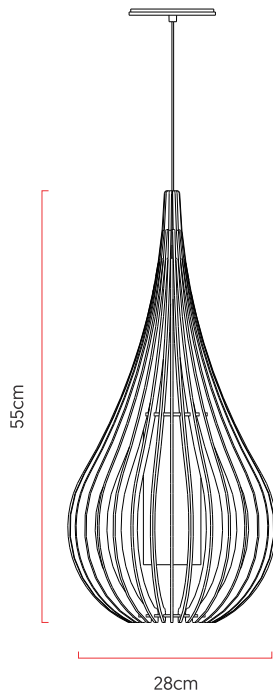

Finishing options

	01 Wood Imbuia		02 Wood Freijo
	03 Wood Walnut		04 Wood Teak
	05 Wood Pine		06 Wood Ebano
	07 Wood Ebano Macassar		08 Wood Platinum
	09 Wood Rovere		10 Wood Linear Walnut
	11 Wood Cinamomo		12 Wood Ironwood