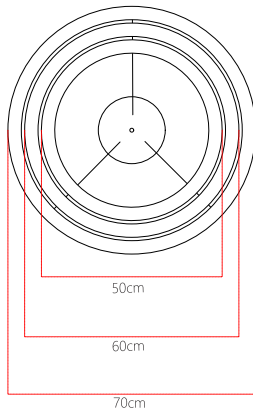

Reference: 1050  
 Line: Led  
 Category: Pendant  
 Description: Pendant Led REF 1050  
 Dimensions:  
 • Height: 1.57in [4cm]  
 • Diameter: 27.56in [70cm]

Weight: 3.500g  
 Material: Natural wood veneer, MDF, Acrylic, Steel cables

Integrated LED strip 2x driver housed in the canopy or ceiling  
 Color Temperature: 3000K  
 CRI: 90  
 Luminous flux: 8072 lm  
 Delivered lumens: 3882 lm  
 Total power: 108w  
 Input Voltage: 110V - 220V  
 Input Frequency: 60 Hz  
 Insulation: Class II

Standard support cables 79inch [other measures contact us]