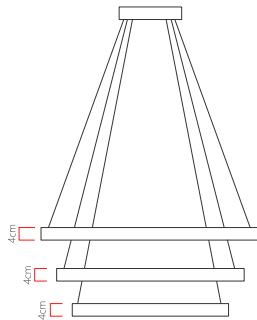

Finishing options

	01 Wood Imbuia		02 Wood Freijo
	03 Wood Walnut		04 Wood Teak
	05 Wood Pine		06 Wood Ebano
	07 Wood Ebano Macassar		08 Wood Platinum
	09 Wood Rovere		10 Wood Linear Walnut
	11 Wood Cinamomo		12 Wood Ironwood