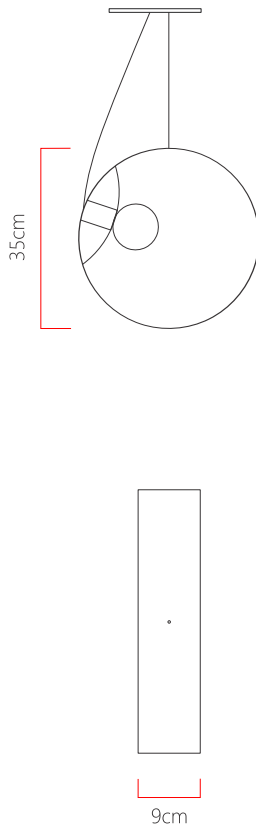

Finishing options

	01 Wood Imbuia		02 Wood Freijo
	03 Wood Walnut		04 Wood Teak
	05 Wood Pine		06 Wood Ebano
	07 Wood Ebano Macassar		08 Wood Platinum
	09 Wood Rovere		10 Wood Linear Walnut
	11 Wood Cinamomo		12 Wood Ironwood