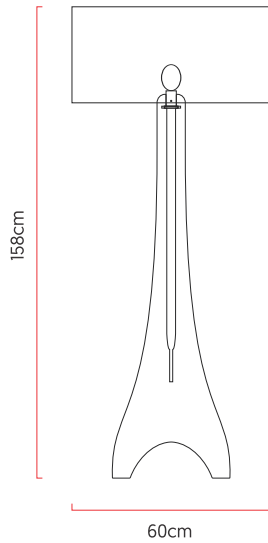

Finishing options

	01 Wood Imbuia		02 Wood Freijo
	03 Wood Walnut		04 Wood Teak
	05 Wood Pine		06 Wood Ebano
	07 Wood Ebano Macassar		08 Wood Platinum
	09 Wood Rovere		10 Wood Linear Walnut
	11 Wood Cinamomo		12 Wood Ironwood