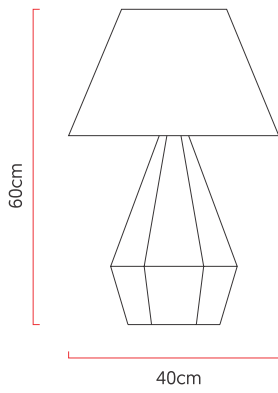

Finishing options

	01 Wood Imbuia		02 Wood Freijo
	03 Wood Walnut		04 Wood Teak
	05 Wood Pine		06 Wood Ebano
	07 Wood Ebano Macassar		08 Wood Platinum
	09 Wood Rovere		10 Wood Linear Walnut
	11 Wood Cinamomo		12 Wood Ironwood