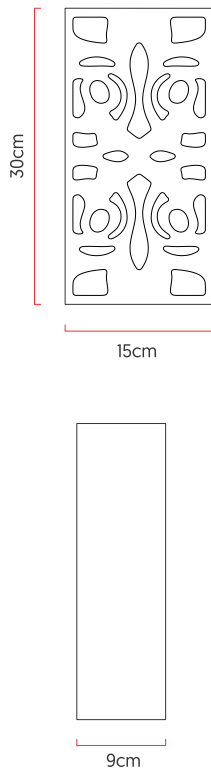

Finishing options

	01 Wood Imbuia		02 Wood Freijo
	03 Wood Walnut		04 Wood Teak
	05 Wood Pine		06 Wood Ebano
	07 Wood Ebano Macassar		08 Wood Platinum
	09 Wood Rovere		10 Wood Linear Walnut
	11 Wood Cinamomo		12 Wood Ironwood