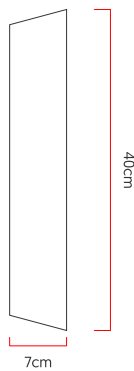

Reference: AR117
 Line: Led
 Category: Wall
 Description: Wall Led REF AR117
 Dimensions:
 • Length: 2.76in [7cm]
 • Diameter: 15.75in [40cm]

Weight: 0.000g
 Material: Natural wood veneer, MDF

Integrated LED strip 1x driver housed in the luminaire
 Color Temperature: 3000K
 CRI: 90
 Input Voltage: 110V - 220V
 Input Frequency: 60 Hz
 Insulation: Class II