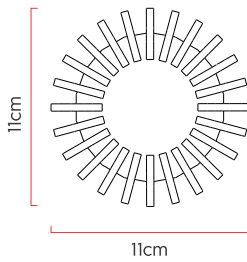

Finishing options

	01 Wood Imbuia		02 Wood Freijo
	03 Wood Walnut		04 Wood Teak
	05 Wood Pine		06 Wood Ebano
	07 Wood Ebano Macassar		08 Wood Platinum
	09 Wood Rovere		10 Wood Linear Walnut
	11 Wood Cinamomo		12 Wood Ironwood