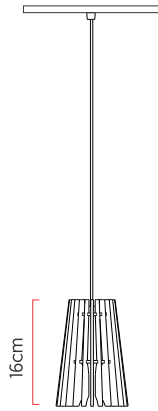

Finishing options

	01 Wood Imbuia		02 Wood Freijo
	03 Wood Walnut		04 Wood Teak
	05 Wood Pine		06 Wood Ebano
	07 Wood Ebano Macassar		08 Wood Platinum
	09 Wood Rovere		10 Wood Linear Walnut
	11 Wood Cinamomo		12 Wood Ironwood