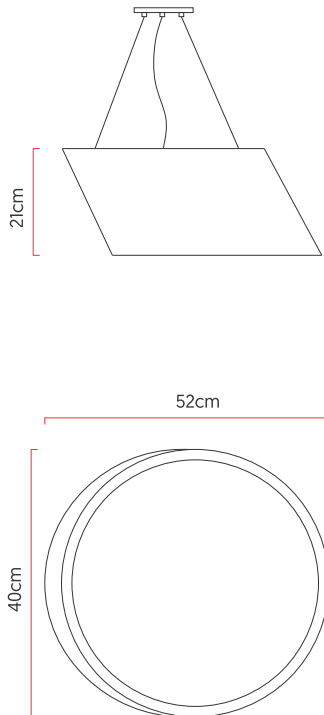

Finishing options

	01 Wood Imbuia		02 Wood Freijo
	03 Wood Walnut		04 Wood Teak
	05 Wood Pine		06 Wood Ebano
	07 Wood Ebano Macassar		08 Wood Platinum
	09 Wood Rovere		10 Wood Linear Walnut
	11 Wood Cinamomo		12 Wood Ironwood