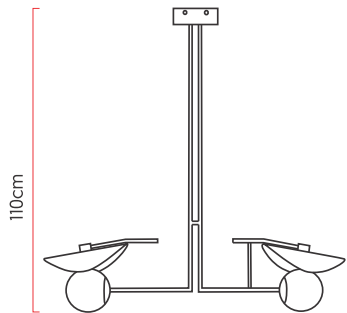

Finishing options

	01 Wood Imbuia		02 Wood Freijo
	03 Wood Walnut		04 Wood Teak
	05 Wood Pine		06 Wood Ebano
	07 Wood Ebano Macassar		08 Wood Platinum
	09 Wood Rovere		10 Wood Linear Walnut
	11 Wood Cinamomo		12 Wood Ironwood