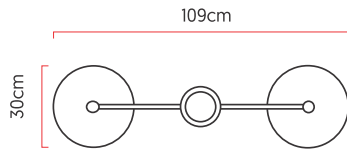

Finishing options

	01 Wood Imbuia		02 Wood Freijo
	03 Wood Walnut		04 Wood Teak
	05 Wood Pine		06 Wood Ebano
	07 Wood Ebano Macassar		08 Wood Platinum
	09 Wood Rovere		10 Wood Linear Walnut
	11 Wood Cinamomo		12 Wood Ironwood