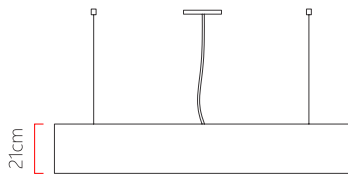

Finishing options

	01 Wood Imbuia		02 Wood Freijo
	03 Wood Walnut		04 Wood Teak
	05 Wood Pine		06 Wood Ebano
	07 Wood Ebano Macassar		08 Wood Platinum
	09 Wood Rovere		10 Wood Linear Walnut
	11 Wood Cinamomo		12 Wood Ironwood