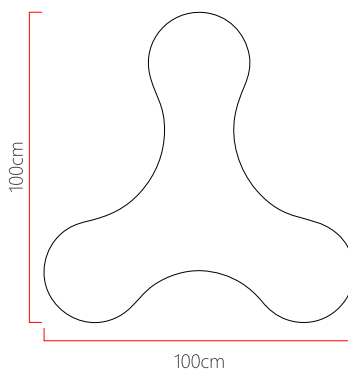

Finishing options

	01 Wood Imbuia		02 Wood Freijo
	03 Wood Walnut		04 Wood Teak
	05 Wood Pine		06 Wood Ebano
	07 Wood Ebano Macassar		08 Wood Platinum
	09 Wood Rovere		10 Wood Linear Walnut
	11 Wood Cinamomo		12 Wood Ironwood