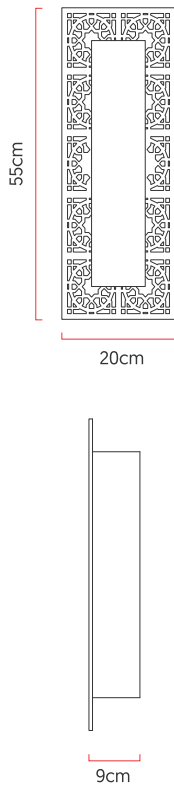

Finishing options

	01 Wood Imbuia		02 Wood Freijo
	03 Wood Walnut		04 Wood Teak
	05 Wood Pine		06 Wood Ebano
	07 Wood Ebano Macassar		08 Wood Platinum
	09 Wood Rovere		10 Wood Linear Walnut
	11 Wood Cinamomo		12 Wood Ironwood