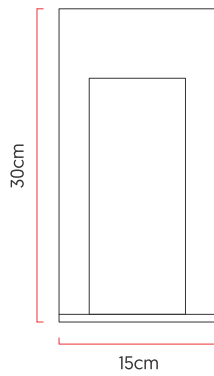

Finishing options

	01 Wood Imbuia		02 Wood Freijo
	03 Wood Walnut		04 Wood Teak
	05 Wood Pine		06 Wood Ebano
	07 Wood Ebano Macassar		08 Wood Platinum
	09 Wood Rovere		10 Wood Linear Walnut
	11 Wood Cinamomo		12 Wood Ironwood