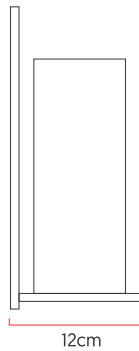

Finishing options

	01 Wood Imbuia		02 Wood Freijo
	03 Wood Walnut		04 Wood Teak
	05 Wood Pine		06 Wood Ebano
	07 Wood Ebano Macassar		08 Wood Platinum
	09 Wood Rovere		10 Wood Linear Walnut
	11 Wood Cinamomo		12 Wood Ironwood