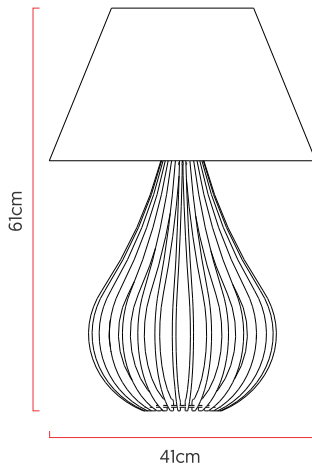

Finishing options

	01 Wood Imbuia		02 Wood Freijo
	03 Wood Walnut		04 Wood Teak
	05 Wood Pine		06 Wood Ebano
	07 Wood Ebano Macassar		08 Wood Platinum
	09 Wood Rovere		10 Wood Linear Walnut
	11 Wood Cinamomo		12 Wood Ironwood