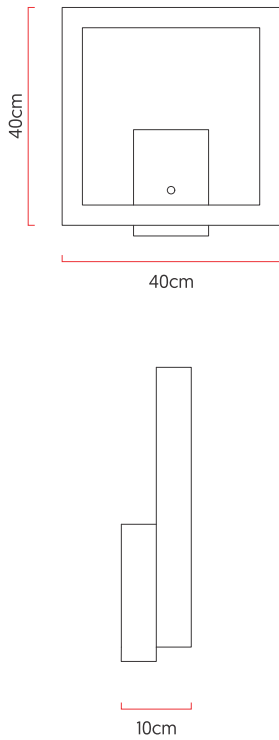

Reference: AR38
 Line: Led
 Category: Wall
 Description: Wall Led REF AR38
 Dimensions:
 • Height: 15.75in [40cm]
 • Width: 15.75in [40cm]
 • Length: 3.94in [10cm]

Weight: 0.100g
 Material: Natural wood veneer, MDF, Acrylic

Integrated LED strip 1x driver housed in the luminaire
 Color Temperature: 3000K
 CRI: 90
 Luminous flux: 1716 lm
 Delivered lumens: 808 lm
 Total power: 24w
 Input Voltage: 110V - 220V
 Input Frequency: 60 Hz
 Insulation: Class II