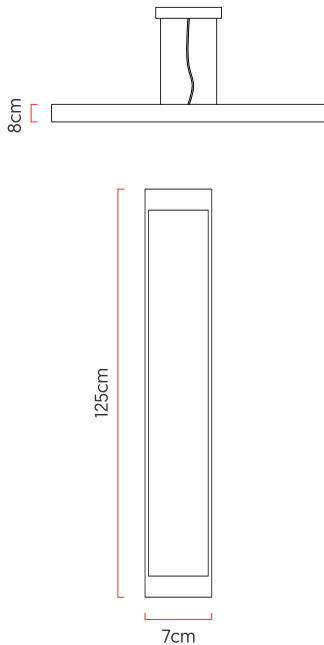

Finishing options

	01 Wood Imbuia		02 Wood Freijo
	03 Wood Walnut		04 Wood Teak
	05 Wood Pine		06 Wood Ebano
	07 Wood Ebano Macassar		08 Wood Platinum
	09 Wood Rovere		10 Wood Linear Walnut
	11 Wood Cinamomo		12 Wood Ironwood