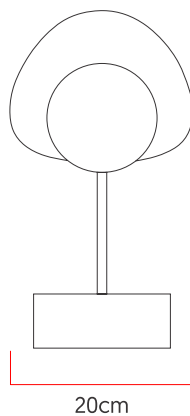

Finishing options

	01 Wood Imbuia		02 Wood Freijo
	03 Wood Walnut		04 Wood Teak
	05 Wood Pine		06 Wood Ebano
	07 Wood Ebano Macassar		08 Wood Platinum
	09 Wood Rovere		10 Wood Linear Walnut
	11 Wood Cinamomo		12 Wood Ironwood