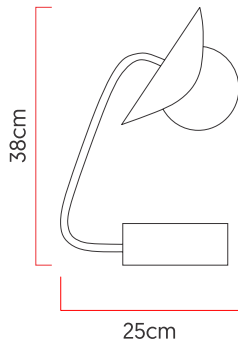

Finishing options

	01 Wood Imbuia		02 Wood Freijo
	03 Wood Walnut		04 Wood Teak
	05 Wood Pine		06 Wood Ebano
	07 Wood Ebano Macassar		08 Wood Platinum
	09 Wood Rovere		10 Wood Linear Walnut
	11 Wood Cinamomo		12 Wood Ironwood