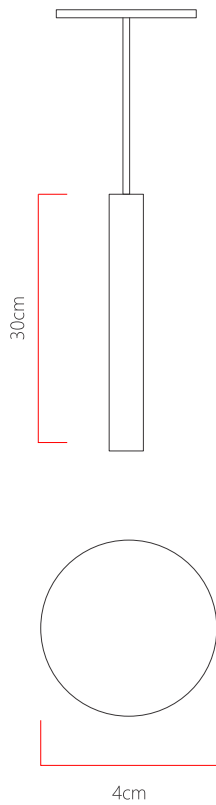

Finishing options

	01 Wood Imbuia		02 Wood Freijo
	03 Wood Walnut		04 Wood Teak
	05 Wood Pine		06 Wood Ebano
	07 Wood Ebano Macassar		08 Wood Platinum
	09 Wood Rovere		10 Wood Linear Walnut
	11 Wood Cinamomo		12 Wood Ironwood