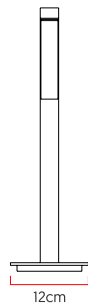

Finishing options

	01 Wood Imbuia		02 Wood Freijo
	03 Wood Walnut		04 Wood Teak
	05 Wood Pine		06 Wood Ebano
	07 Wood Ebano Macassar		08 Wood Platinum
	09 Wood Rovere		10 Wood Linear Walnut
	11 Wood Cinamomo		12 Wood Ironwood