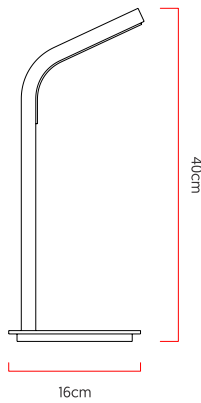

Reference: 5346
 Line: Slim
 Category: Table
 Description: Table Slim REF 5346
 Dimensions:
 • Height: 15.75in [40cm]
 • Width: 4.72in [12cm]
 • Length: 6.3in [16cm]

Weight: 0.000g
 Material: Natural wood veneer, MDF, Silicone

Integrated LED strip 1x driver housed in the luminaire or external
 Color Temperature: 3000K
 CRI: 90
 Input Voltage: 110V - 220V
 Input Frequency: 60 Hz
 Insulation: Class II

Finishing options

	01 Wood Imbuia		02 Wood Freijo
	03 Wood Walnut		04 Wood Teak
	05 Wood Pine		06 Wood Ebano
	07 Wood Ebano Macassar		08 Wood Platinum
	09 Wood Rovere		10 Wood Linear Walnut
	11 Wood Cinamomo		12 Wood Ironwood