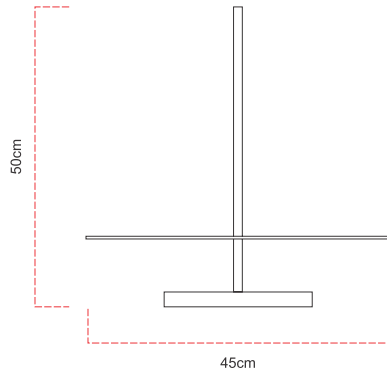

Finishing options

	01 Wood Imbuia		02 Wood Freijo
	03 Wood Walnut		04 Wood Teak
	05 Wood Pine		06 Wood Ebano
	07 Wood Ebano Macassar		08 Wood Platinum
	09 Wood Rovere		10 Wood Linear Walnut
	11 Wood Cinamomo		12 Wood Ironwood