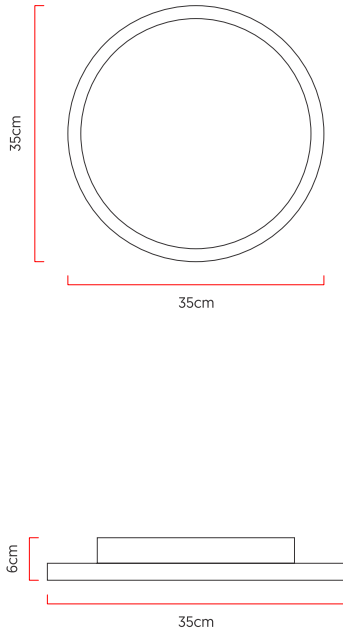

Reference: P145
 Line: Stone
 Category: Ceiling
 Description: Ceiling Stone REF P145
 Dimensions:
 • Height: 2.36in [6cm]
 • Diameter: 13.78in [35cm]

Weight: 0.000g
 Material: Natural wood veneer, MDF, Acrylic, Stone blade

Integrated LED strip 1x driver housed in the luminaire or ceiling
 Color Temperature: 3000K
 CRI: 90
 Luminous flux: 1716 lm
 Delivered lumens: 808 lm
 Total power: 23w
 Input Voltage: 110V - 220V
 Input Frequency: 60 Hz
 Insulation: Class II