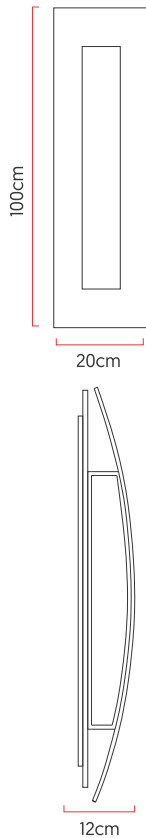

Finishing options

	01 Wood Imbuia		02 Wood Freijo
	03 Wood Walnut		04 Wood Teak
	05 Wood Pine		06 Wood Ebano
	07 Wood Ebano Macassar		08 Wood Platinum
	09 Wood Rovere		10 Wood Linear Walnut
	11 Wood Cinamomo		12 Wood Ironwood