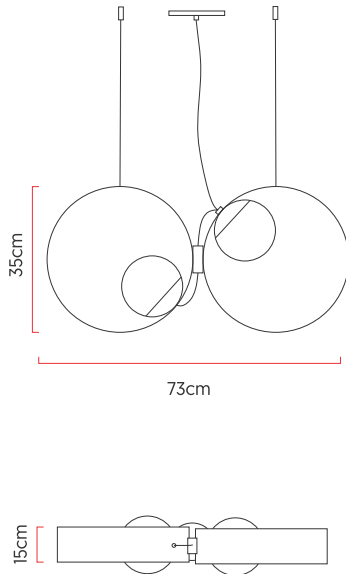

Finishing options

	01 Wood Imbuia		02 Wood Freijo
	03 Wood Walnut		04 Wood Teak
	05 Wood Pine		06 Wood Ebano
	07 Wood Ebano Macassar		08 Wood Platinum
	09 Wood Rovere		10 Wood Linear Walnut
	11 Wood Cinamomo		12 Wood Ironwood