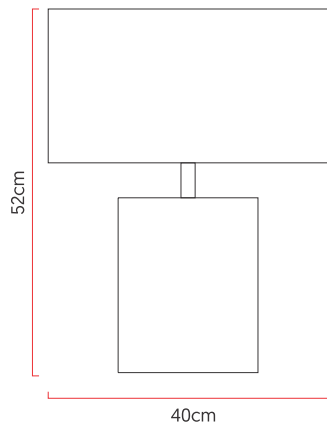

Finishing options

	01 Wood Imbuia		02 Wood Freijo
	03 Wood Walnut		04 Wood Teak
	05 Wood Pine		06 Wood Ebano
	07 Wood Ebano Macassar		08 Wood Platinum
	09 Wood Rovere		10 Wood Linear Walnut
	11 Wood Cinamomo		12 Wood Ironwood