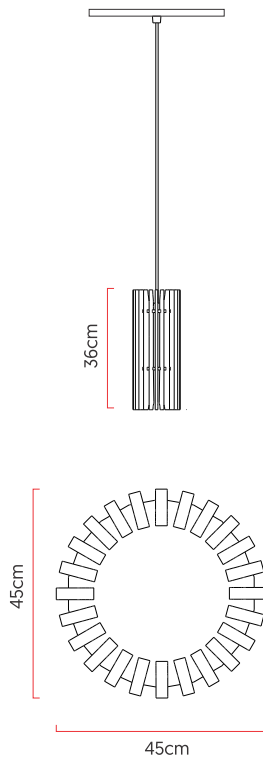

Finishing options

	01 Wood Imbuia		02 Wood Freijo
	03 Wood Walnut		04 Wood Teak
	05 Wood Pine		06 Wood Ebano
	07 Wood Ebano Macassar		08 Wood Platinum
	09 Wood Rovere		10 Wood Linear Walnut
	11 Wood Cinamomo		12 Wood Ironwood