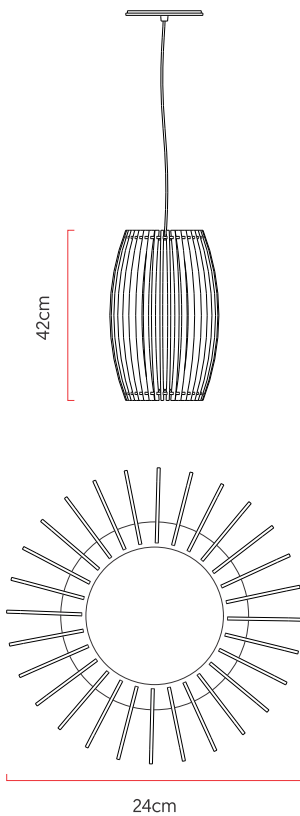

Finishing options

	01 Wood Imbuia		02 Wood Freijo
	03 Wood Walnut		04 Wood Teak
	05 Wood Pine		06 Wood Ebano
	07 Wood Ebano Macassar		08 Wood Platinum
	09 Wood Rovere		10 Wood Linear Walnut
	11 Wood Cinamomo		12 Wood Ironwood