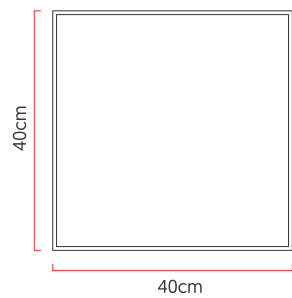

Finishing options

	01 Wood Imbuia		02 Wood Freijo
	03 Wood Walnut		04 Wood Teak
	05 Wood Pine		06 Wood Ebano
	07 Wood Ebano Macassar		08 Wood Platinum
	09 Wood Rovere		10 Wood Linear Walnut
	11 Wood Cinamomo		12 Wood Ironwood