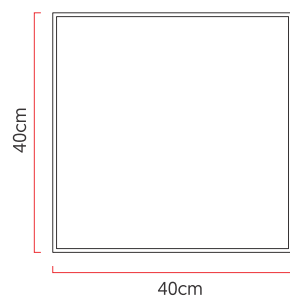

Finishing options

01
Wood Imbuia

02
Wood Freijo

03
Wood Walnut

04
Wood Teak

05
Wood Pine

06
Wood Ebano

07
Wood Ebano Macassar

08
Wood Platinum

09
Wood Rovere

10
Wood Linear Walnut

11
Wood Cinamomo

12
Wood Ironwood