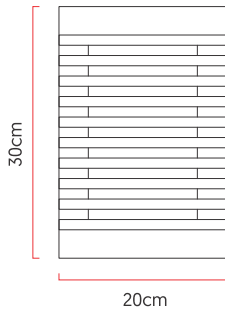

Finishing options

	01 Wood Imbuia		02 Wood Freijo
	03 Wood Walnut		04 Wood Teak
	05 Wood Pine		06 Wood Ebano
	07 Wood Ebano Macassar		08 Wood Platinum
	09 Wood Rovere		10 Wood Linear Walnut
	11 Wood Cinamomo		12 Wood Ironwood