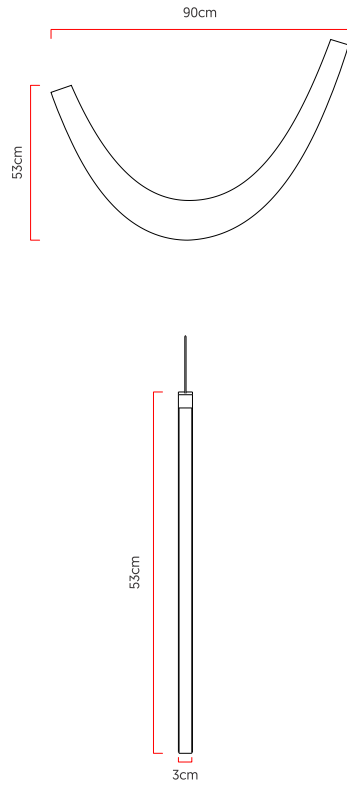

Reference: 1115  
 Line: Slim  
 Category: Pendant  
 Description: Pendant Slim REF 1115  
 Dimensions:  
 • Height: 20.87in [53cm]  
 • Width: 35.43in [90cm]  
 • Length: 1.18in [3cm]

Weight: 0.000g  
 Material: Natural wood veneer, MDF, Steel cables, Silicone

Integrated LED strip 1x driver housed in the canopy or ceiling  
 Color Temperature: 3000K  
 CRI: 90  
 Luminous flux: 1601 lm  
 Delivered lumens: 754 lm  
 Total power: 25w  
 Input Voltage: 110V - 220V  
 Input Frequency: 60 Hz  
 Insulation: Class II

Standard support cables 79inch [other measures contact us]

**Finishing options**

- |   |                           |   |                          |
|---|---------------------------|---|--------------------------|
|  | 01<br>Wood Imbuia         |  | 02<br>Wood Freijo        |
|  | 03<br>Wood Walnut         |  | 04<br>Wood Teak          |
|  | 05<br>Wood Pine           |  | 06<br>Wood Ebano         |
|  | 07<br>Wood Ebano Macassar |  | 08<br>Wood Platinum      |
|  | 09<br>Wood Rovere         |  | 10<br>Wood Linear Walnut |
|  | 11<br>Wood Cinamomo       |  | 12<br>Wood Ironwood      |