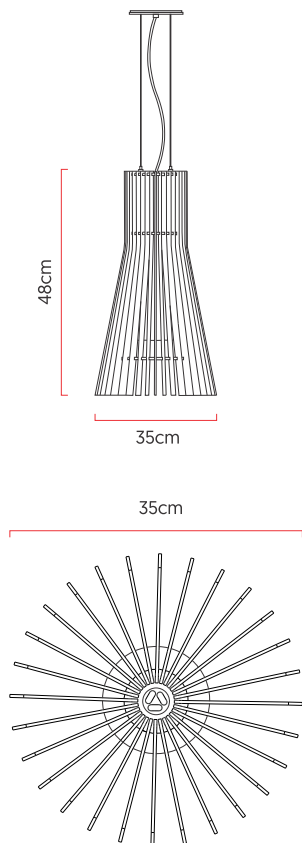

Finishing options

	01 Wood Imbuia		02 Wood Freijo
	03 Wood Walnut		04 Wood Teak
	05 Wood Pine		06 Wood Ebano
	07 Wood Ebano Macassar		08 Wood Platinum
	09 Wood Rovere		10 Wood Linear Walnut
	11 Wood Cinamomo		12 Wood Ironwood