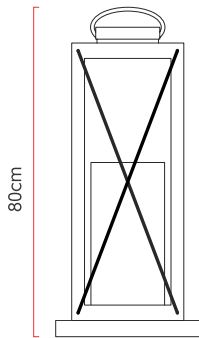

Finishing options

	01 Wood Imbuia		02 Wood Freijo
	03 Wood Walnut		04 Wood Teak
	05 Wood Pine		06 Wood Ebano
	07 Wood Ebano Macassar		08 Wood Platinum
	09 Wood Rovere		10 Wood Linear Walnut
	11 Wood Cinamomo		12 Wood Ironwood